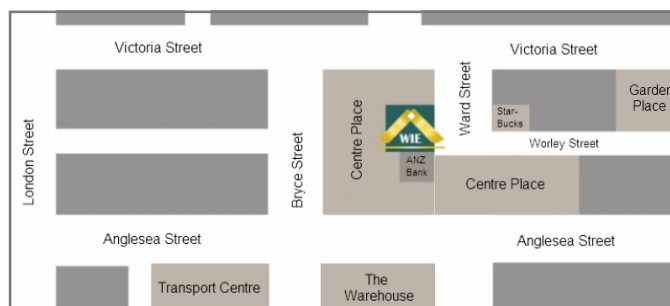

Cambridge Occupational English Test Centre

The Occupational English Test (OET) is the English language test designed for healthcare professionals. The qualification can be used for registration, education and employment opportunities both in New Zealand and overseas.

TOEIC Test Centre

TOEIC (Test of English for International Communication) is the world's most popular test for Business English in the workplace, used by nearly 14,000 organisations in over 150 countries.

Funded by the New Zealand Government

WIE is one of the only English Language Schools to be funded by the Tertiary Education Commission (TEC). TEC is responsible for managing the government's funding for the tertiary education sector.

New Zealand Certificate in English Language

New Zealand Certificates in English Language are nationally recognised qualifications for learners of English as a second language. They can be used as evidence of English ability for direct entry to further tertiary studies in New Zealand.

Signatory to the Code of Practice

New Zealand has a Code of Practice for the Pastoral Care of International Students, to ensure students are well informed, safe and properly cared for. WIE is committed to meeting the Code regulations.

Find Us

Level 1 Tower Building, Centre Place
48 Ward Street, Hamilton
New Zealand

Contact Us

PO Box 773, Hamilton 3240
New Zealand

Phone: +64 7 838 2450

Fax: +64 7 838 2453

Email: info@wie.ac.nz

www.wie.ac.nz

STUDY
ENGLISH